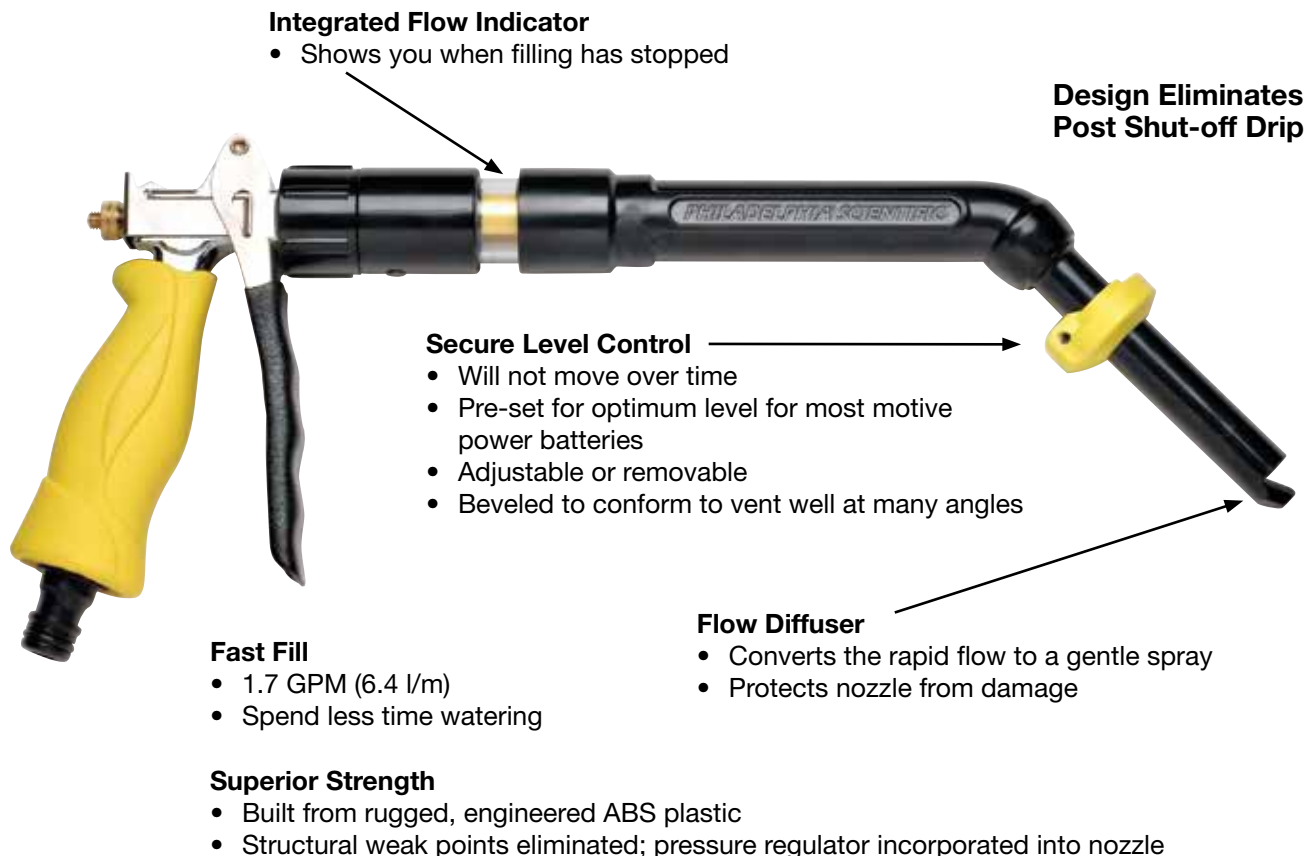

Battery Watering Gun

GUN-X — The Next Generation in Watering Gun Technology

The world's fastest, most durable and best-selling watering gun

The GUN-X Battery Watering Gun is one of a family of Lean Battery Room products from Philadelphia Scientific. It saves money in your warehouse or DC by eliminating waste and increasing productivity.

In 1983, Philadelphia Scientific introduced the first affordable and reliable battery watering gun. Developed as an inexpensive and safe alternative to manual battery watering, the watering gun delivers a precise flow rate. No battery room should be without this essential maintenance tool.

Our watering guns are popular for their reliable automatic shutoff and their ability to water batteries quickly while improving filling accuracy and operator safety. Their non-electric automatic shut off allows for low-cost watering with a quick return on investment.

Battery Watering Gun

The Battery Watering Gun (Model: GUN-X) is ergonomically designed, with a rugged, easy-squeeze handle and a 45 degree-bend nozzle, which allows for less bending over to fill the battery.